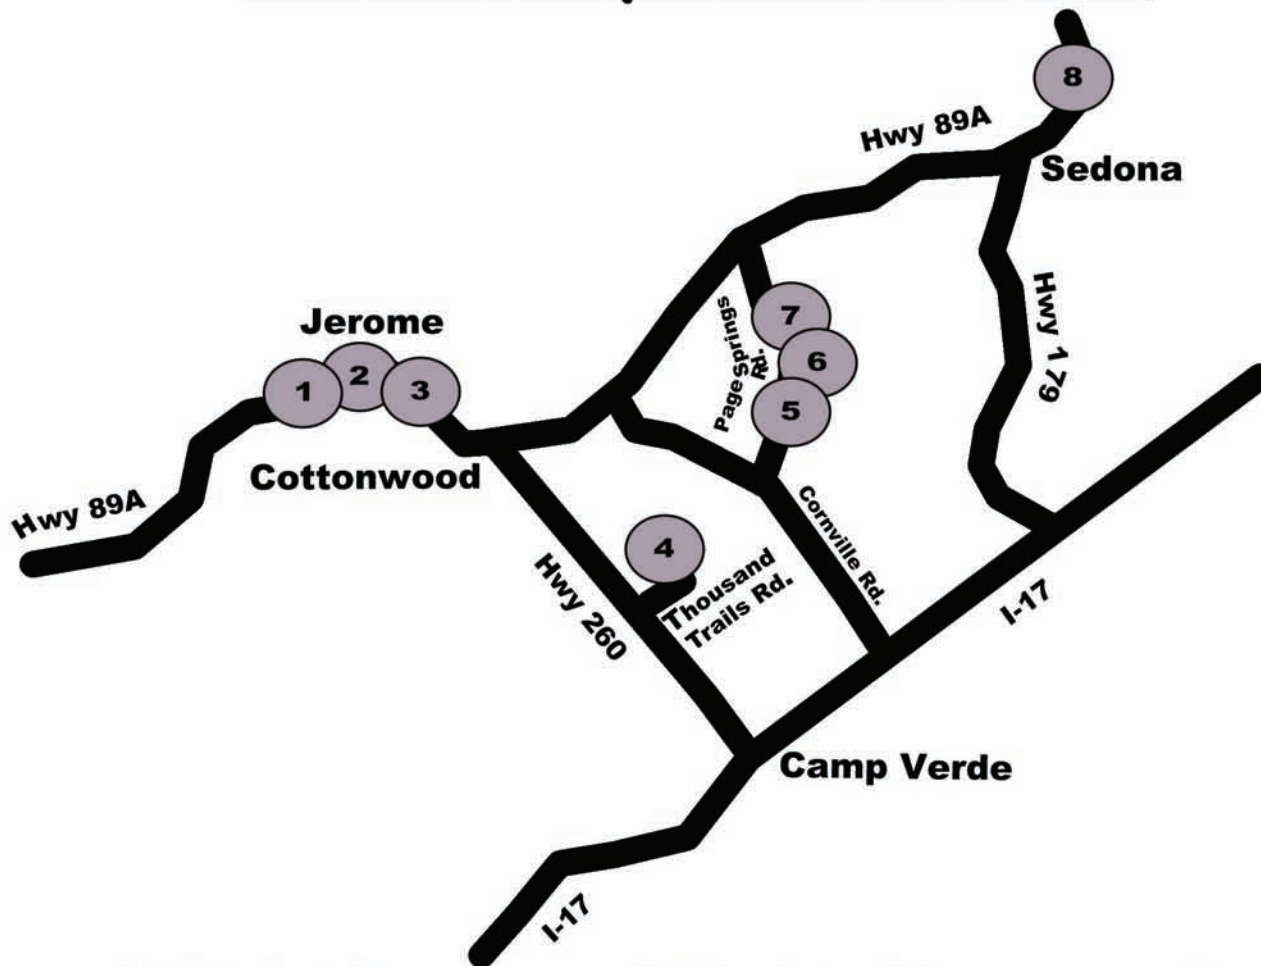

# Verde Valley Wine Growers

**1 Jerome Winery**  
 403 Clark Street  
 Jerome, AZ 86331  
 (928) 639-9067  
[www.jeromewinery.com](http://www.jeromewinery.com)  
 Mon-Thurs: 12 - 5 / Fri-Sun: 11 - 5

**3 Bitter Creek Winery**  
 240 Hull Street  
 Jerome, AZ 86331  
 (928) 634-7033  
 11 to 6 Daily

**5 Page Springs Cellars**  
 1500 Page Springs Road  
 Cornville, AZ 86325  
 (928) 639-3004  
[www.pagespringscellars.com](http://www.pagespringscellars.com)  
 11 to 6 Daily

**7 Javelina Leap Vineyard**  
 1565 Page Springs Road  
 Cornville, AZ 86325  
 (928) 649-2681  
[www.javelinaleapwinery.com](http://www.javelinaleapwinery.com)  
 11 to 5 Daily

**6 Oak Creek Vineyards**  
 1555 Page Springs Road  
 Cornville, AZ 86325  
 (928) 649-0290  
[www.oakcreekvineyards.net](http://www.oakcreekvineyards.net)  
 11 to 5 Daily

**8 Sycamore Canyon Winery**  
 101 N. Hwy 89A #B-9  
 Sedona, AZ 86336  
 (877) 903-WINE  
[www.artowine.com](http://www.artowine.com)  
 Mon-Thurs: 10-6 / Sat&Sun: 10-8